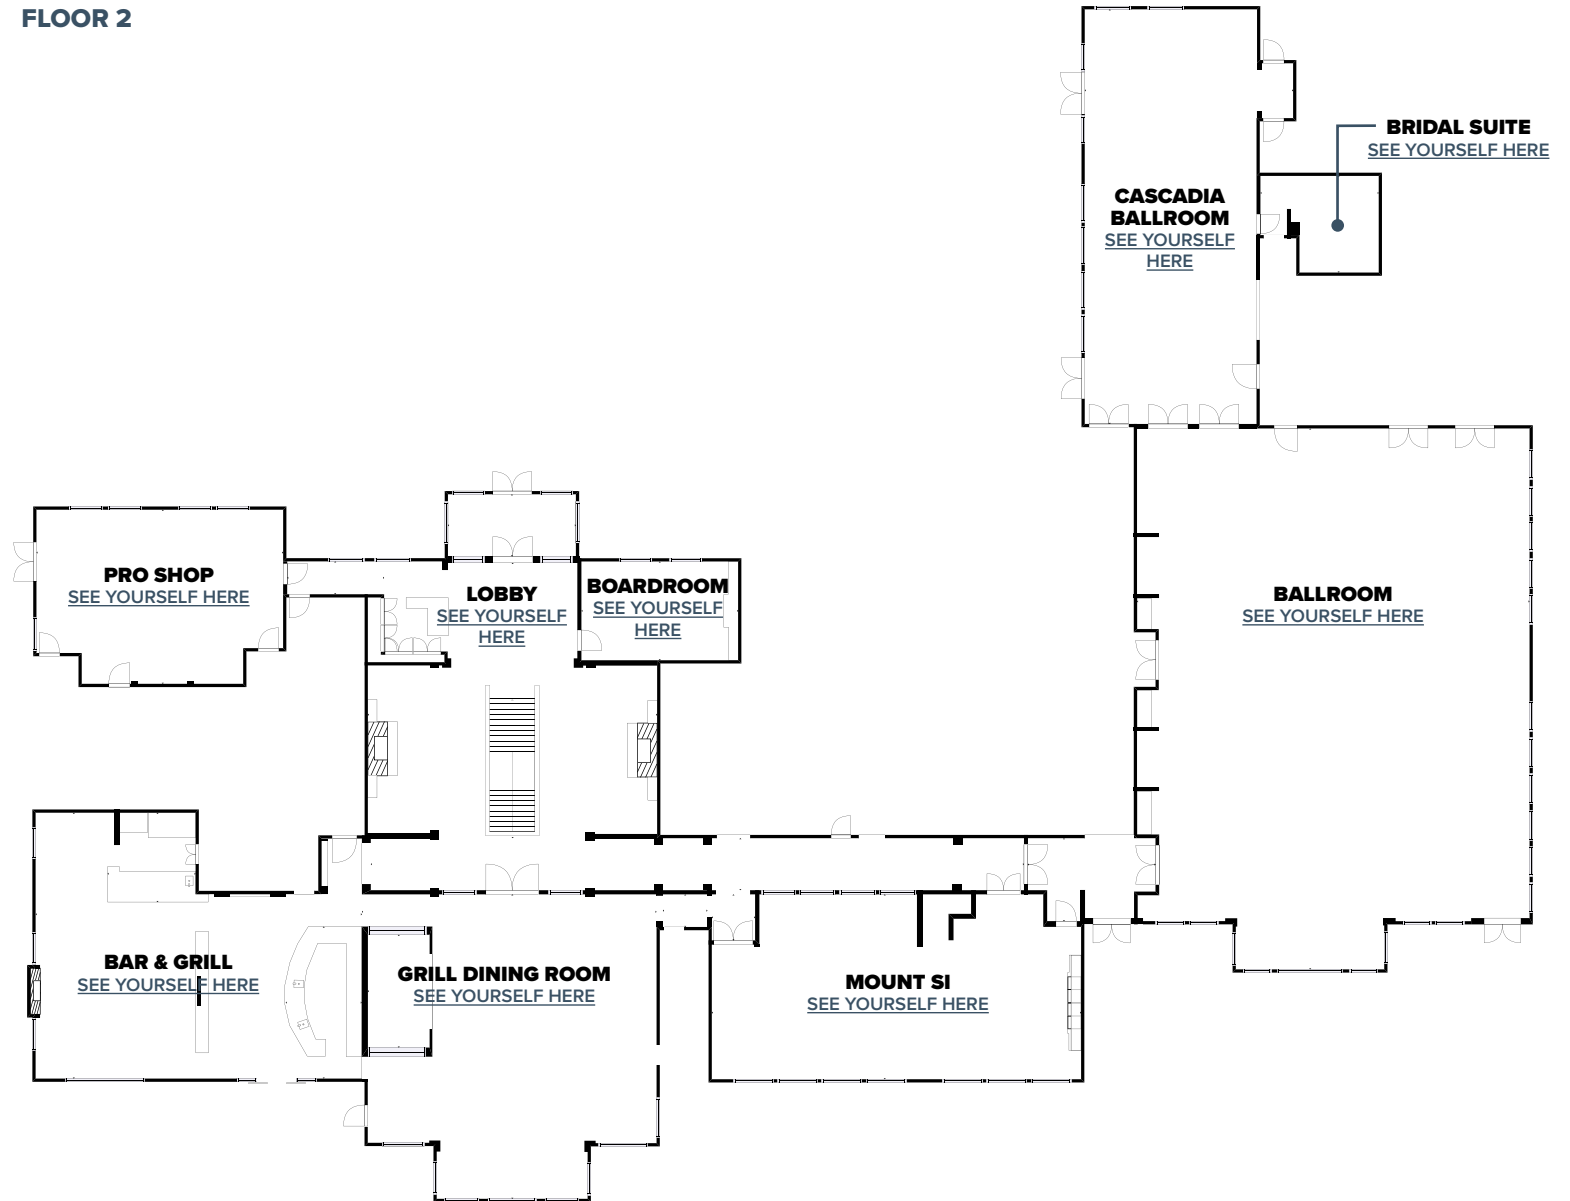

EVENT SPACE CAPACITIES

FLOOR 2

CASCADIA BALLROOM

Banquet: 300
Reception: 450
Theatre/Ceremony: 400
Conference Style: 250
Classroom: 250
U-Shape: N/A

MOUNT SI

Banquet: 60
Reception: 80
Theatre/Ceremony: 70
Conference Style: 50
Classroom: 50
U-Shape: 40

EVENT LAWN

Banquet: 1000
Reception: 1200
Theatre/Ceremony: 800
Conference Style: N/A
Classroom: N/A
U-Shape: N/A

THE CLUB AT
**SNOQUALMIE
RIDGE**

clubatsnoqualmieridge.com

CLUB ADDRESS

36005 SE RIDGE ST
SNOQUALMIE, WA 98065

PHONE

(425) 396-6000

RECEIVE MORE INFORMATION

[CLICK HERE](#)

ARCIS GOLF